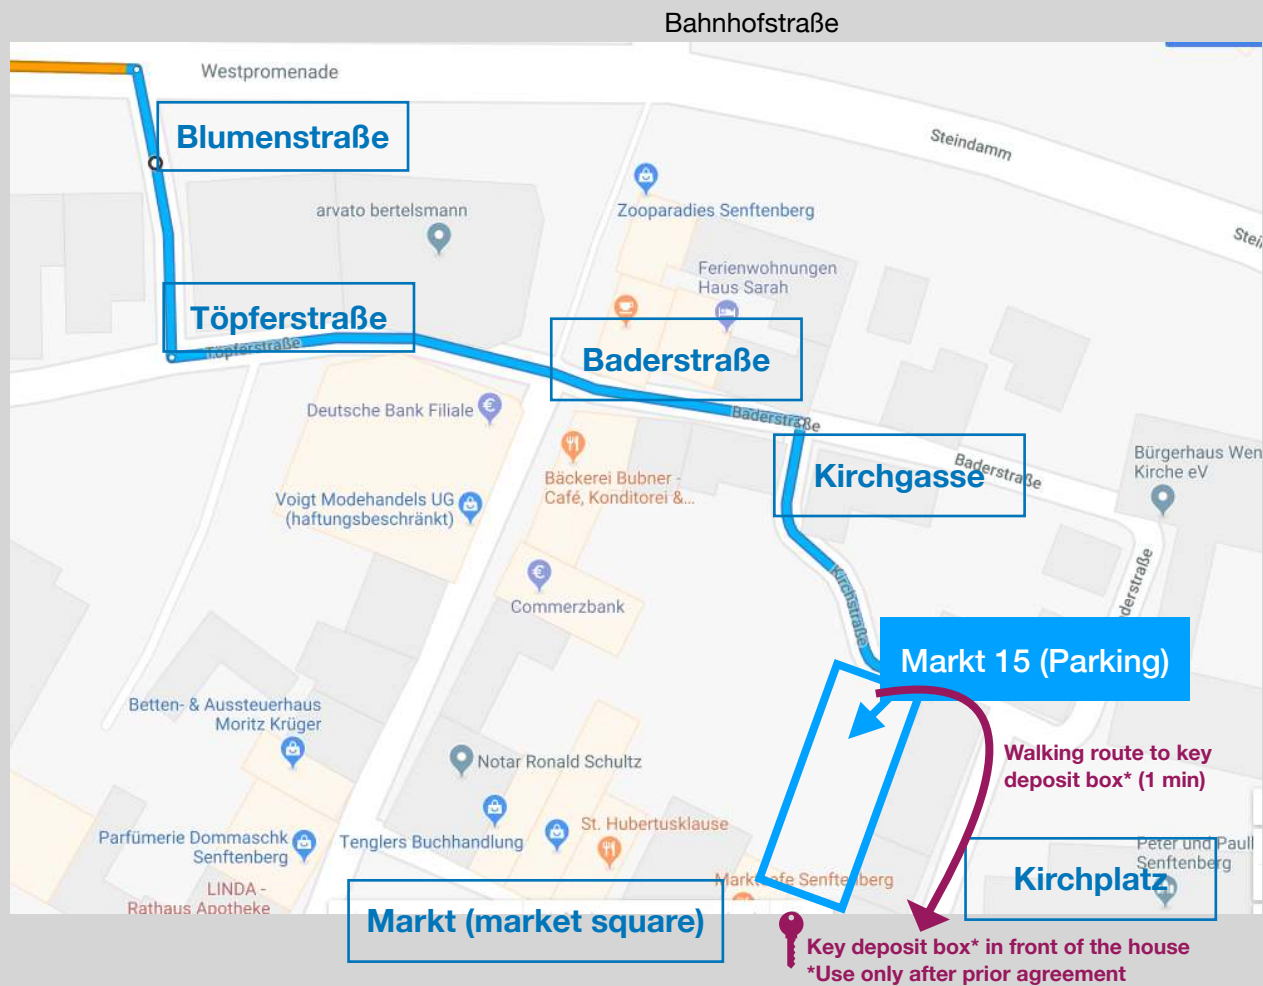

# Directions | Guest Parking

(for overnight guests only)

Markt 15 Gästehaus & Rösterei  
Markt 15 | 01968 Senftenberg  
+49 (0) 3573/ 80 99 034  
hallo@markt15-senftenberg.de  
www.markt15-senftenberg.de

## DO NOT FOLLOW YOUR NAVIGATION SYSTEM

- ▶ Private parking available on the back of the building
- ▶ Only accessible via Blumenstraße
- ▶ from there follow the green hotel route signs (see description below)
- ▶ Space to turn vehicle around directly on front of the building
- ▶ Separate room for bicycles
- ▶ 1 parking spot per room

## ACCESS TO PARKING ONLY VIA BLUMENSTRASSE

Check-in: 15:00 - 19:00 hours - Please inform us about your expected arrival time.

Upon request and availability, rooms can be made available before 15:00 hours.  
We have a key deposit box for late arrivals.